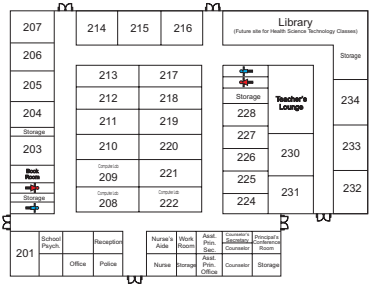

JROTC

Dressing Rooms  
P.E. Gym

Portable Storage  
Possible Classroom

Choir Hall  
Band Hall  
Folklorico Dance  
Fine Arts  
Office  
Other

200 Building

300 Building

Softball

Old Field House

Field House

Football

Softball

Ag/Shop

East Caf  
Central Kitchen  
West Caf

Cafeteria

Music Building

Athletics Gymnasium

Main Building

Library

ISS

Diag. Storage

400 Building

Athletic Storage

Tennis Courts

Tennis Courts